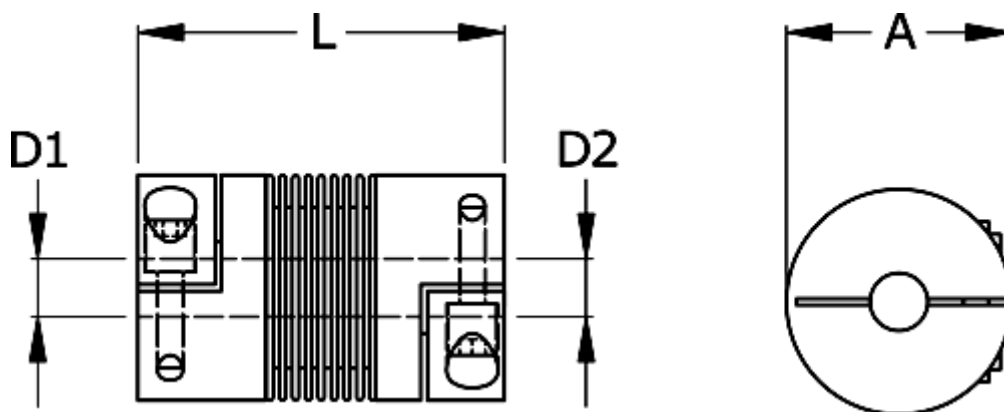

Data Sheet

Article number: 3330400600791232

Description: Bellow coupling type 4 size60
Length 79 mm, bore 12/32 mm

Measures

| | |
|----------------------|------|
| A | = 66 |
| D1 | = 12 |
| D2 | = 32 |
| L | = 79 |
| Nom. torque NM (Tkn) | = 60 |